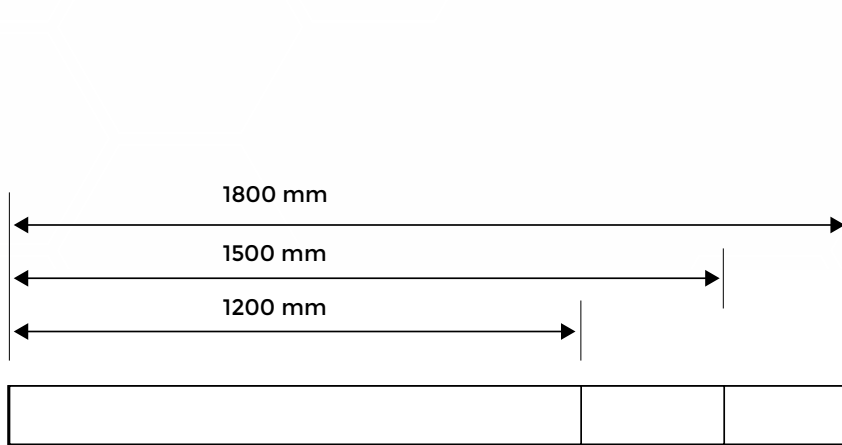

LINEAARINEN VALAISTUS PROFIIIVALAISIMET

MITAT

1200mm | 1500mm | 1800mm

MALLIVAIHTOEHDOT

Track Adapter | Non-dimmable / DALI

Type | Dimming | Wattage | Length	Model No.	CCT | CRI	Lumen (4000K)
TRACK LIGHTS | NON-DIMMABLE			
Track Adapter | No-Dim | 40W L1200mm	HYR-LL40W5712T (PH)	3000K, 4000K, 5000K, 5700K | Ra90	3600lm
Track Adapter | No-Dim | 50W L1200mm	HYR-LL50W5712T (PH)	3000K, 4000K, 5000K, 5700K | Ra90	4000lm
Track Adapter | No-Dim | 60W L*1500mm	HYR-LL60W5712T (PH)	3000K, 4000K, 5000K, 5700K | Ra90	(*4800lm)
TRACK LIGHTS | DALI			
Track Adapter | DALI | 40W L1200mm	HYR-LL40W5712T (DAB)	3000K, 4000K, 5000K, 5700K | Ra90	3600lm
Track Adapter | DALI | 60W L*1500mm	HYR-LL60W5712T (DAB) *1500mm	3000K, 4000K, 5000K, 5700K | Ra90	(*4800lm)
Track Adapter | DALI | 60W L1800mm	HYR-LL60W5712T (DAB)	3000K, 4000K, 5000K, 5700K | Ra90	5400lm