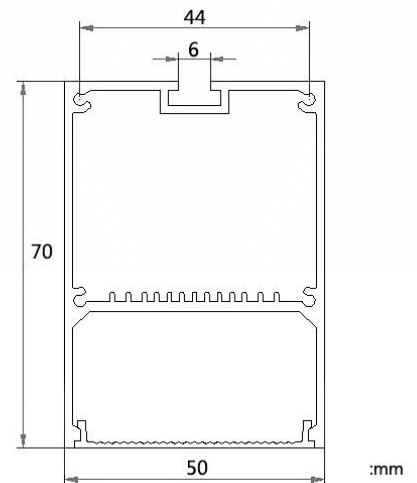

LINEAARINEN VALAISTUS PROFIIIVALAISIMET

MITAT

1200mm | 1500mm | 1800mm

MALLIVAIHTOEHDOT

Track Adapter | Non-dimmable / DALI

Type | Dimming | Wattage | Length	Model No.	CCT | CRI	Lumen (4000K)
TRACK LIGHTS | NON-DIMMABLE			
Track Adapter | No-Dim | 40W L1200mm	HYR-LL40W5712T (PH)	3000K, 4000K, 5000K, 5700K | Ra90	3600lm
Track Adapter | No-Dim | 50W L1200mm	HYR-LL50W5712T (PH)	3000K, 4000K, 5000K, 5700K | Ra90	4000lm
Track Adapter | No-Dim | 60W L*1500mm	HYR-LL60W5712T (PH)	3000K, 4000K, 5000K, 5700K | Ra90	(*4800lm)
TRACK LIGHTS | DALI			
Track Adapter | DALI | 40W L1200mm	HYR-LL40W5712T (DAB)	3000K, 4000K, 5000K, 5700K | Ra90	3600lm
Track Adapter | DALI | 60W L*1500mm	HYR-LL60W5712T (DAB) *1500mm	3000K, 4000K, 5000K, 5700K | Ra90	(*4800lm)
Track Adapter | DALI | 60W L1800mm	HYR-LL60W5712T (DAB)	3000K, 4000K, 5000K, 5700K | Ra90	5400lm