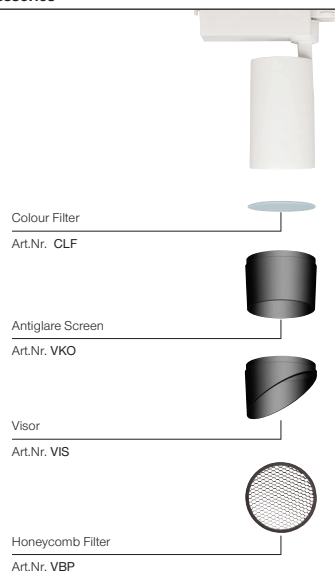

## Cappadocia Maxi

COB LED Tracklight / COB LED Ray Spot

Series

- Die-cast aluminium body.
- Mains voltage: 220-240V / 50-60Hz.
- Clever thermal design.
- With 3-phase universal track adaptor.
- DALI dimming option available upon request with alternative driver box.
- Clear safety glass.
- Basic colours: white, black, silver, dark silver and special color options.
- Honeycomb filter, colour filter, antiglare screen and visor accessories available.
- Narrow and medium beam angle options available with rotationally symmetric light distribution.

### Cappadocia Maxi / I01.MLT.26160

LED	COB LED	
Led Power	32W	
System Power	35W	
Lumen Output from Fixture	2700K	3915
	3000K	4035
	3500K	4150
	4000K	4280
	5000K	4400
Lumen Output from Fixture	2700K	3520
	3000K	3630
	3500K	3740
	4000K	3850
	5000K	X
Meat COB	1800K	2270
Food COB	2400K	2340
Mains Switch Dim Option 220V	X	
1-10V Dimming Option	X	
Dali Dimming Option	✓	

#### Accessories

In Dali dimmable version, size/shape of the driver box changes.