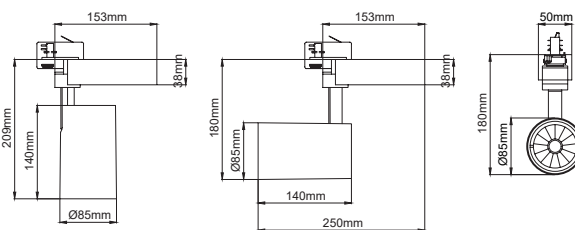

## Cappadocia Maxi

COB LED Tracklight / COB LED Ray Spot

Series

- Die-cast aluminium body.
- Mains voltage: 220-240V / 50-60Hz.
- Clever thermal design.
- With 3-phase universal track adaptor.
- DALI dimming option available upon request with alternative driver box.
- Clear safety glass.
- Basic colours: white, black, silver, dark silver and special color options.
- Honeycomb filter, colour filter, antiglare screen and visor accessories available.
- Narrow and medium beam angle options available with rotationally symmetric light distribution.

### Cappadocia Maxi / I01.MLT.26160

LED	COB LED	
Led Power	32W	
System Power	35W	
Lumen Output from Fixture	2700K	3915
	3000K	4035
	3500K	4150
	4000K	4280
	5000K	4400
Lumen Output from Fixture	2700K	3520
	3000K	3630
	3500K	3740
	4000K	3850
	5000K	X
Meat COB	1800K	2270
Food COB	2400K	2340
Mains Switch Dim Option 220V	X	
1-10V Dimming Option	X	
Dali Dimming Option	✓	

#### Accessories

In Dali dimmable version, size/shape of the driver box changes.