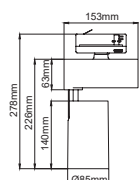

## Cappadocia Maxi

COB LED Tracklight / COB LED Ray Spot

Series

- Die-cast aluminium body.
- Mains voltage: 220-240V / 50-60Hz.
- Clever thermal design.
- With 3-phase universal track adaptor.
- DALI dimming option available upon request with alternative driver box.
- Clear safety glass.
- Basic colours: white, black, silver, dark silver and special color options.
- Honeycomb filter, colour filter, antiglare screen and visor accessories available.
- Narrow and medium beam angle options available with rotationally symmetric light distribution.

### Cappadocia Maxi / I01.MLT.26160

LED	COB LED	
Led Power	32W	
System Power	35W	
Lumen Output from Fixture	2700K	3915
	3000K	4035
	3500K	4150
	4000K	4280
	5000K	4400
Lumen Output from Fixture	2700K	3520
	3000K	3630
	3500K	3740
	4000K	3850
	5000K	X
Meat COB	1800K	2270
Food COB	2400K	2340
Mains Switch Dim Option 220V	X	
1-10V Dimming Option	X	
Dali Dimming Option	✓	

#### Accessories

In Dali dimmable version, size/shape of the driver box changes.