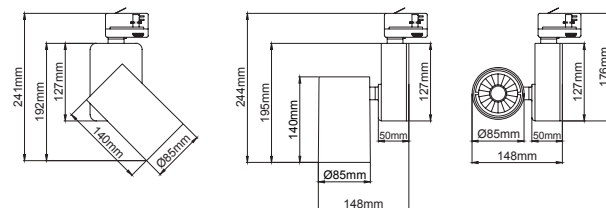

Graze

COB LED Tracklight / COB LED Ray Spot

Series

- Die-cast aluminium body.
- Mains voltage: 220-240V / 50-60Hz.
- Clever thermal design.
- With 3-phase universal track adaptor.
- DALI, 1-10V and switch dimming options available upon request.
- Clear safety glass.
- Basic colours: white, black, silver, dark silver and special color options.
- Honeycomb filter, colour filter, antiglare screen and visor accessories available.
- Narrow and medium beam angle options available with rotationally symmetric

Graze / I01.MLT.26180

LED	COB LED	
Led Power	32W	
System Power	35W	
Lumen Output from Fixture	2700K	3915
	3000K	4035
	3500K	4150
	4000K	4280
	5000K	4400
Lumen Output from Fixture	2700K	3520
	3000K	3630
	3500K	3740
	4000K	3850
	5000K	X
Meat COB	1800K	2270
Food COB	2400K	2340
Mains Switch Dim Option 220V	✓	
1-10V Dimming Option	✓	
Dali Dimming Option	✓	